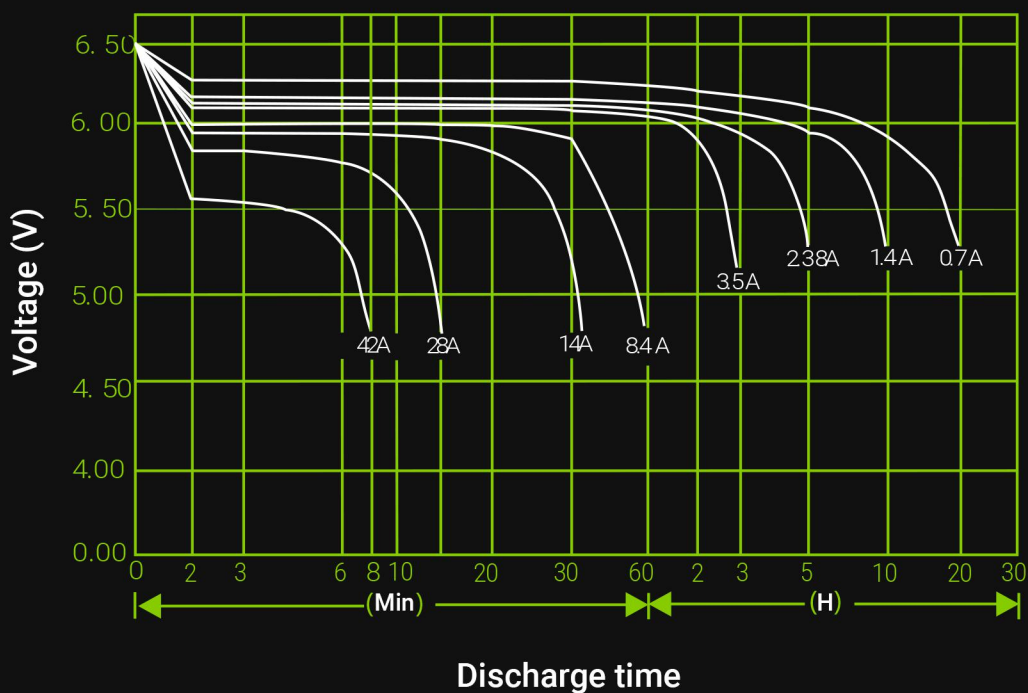

### Electrical Specification:

Capacity 25°C (77°F)	20hour rate(0.7A)	14Ah
	27min rate(14A)	6.3Ah
	7min rate(42A)	4.9Ah
Capacity Affected by Temperature (20hour rate)	40°C (104°F)	102%
	25°C (77°F)	100%
	0°C (32°F)	85%
	-15°C (5°F)	65%
Internal Resistance	full charged battery 25°C (77°F)	12mΩ
Self-Discharge at 25°C (77°F)	Capacity after 3 month storage	91 %
	Capacity after 6 month storage	82 %
	Capacity after 12 month storage	64 %

Charge (constant Voltage)	Cycle	Initial Charging Current less than 4.2A Voltage 7.20 - 7.50V
	Float	Voltage 6.75 - 6.90V

**Cycle service life in relation to depth of discharge:**

**Discharge Characteristics after fully charged (25°C, 77°F):**