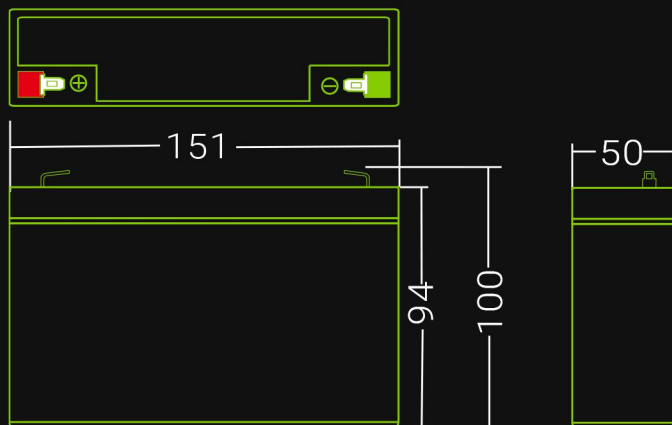

### Electrical Specification:

Capacity 25°C (77°F)	20hour rate(0.7A)	14Ah
	27min rate(14A)	6.3Ah
	7min rate(42A)	4.9Ah
Capacity Affected by Temperature (20hour rate)	40°C (104°F)	102%
	25°C (77°F)	100%
	0°C (32°F)	85%
	-15°C (5°F)	65%
Internal Resistance	full charged battery 25°C (77°F)	12mΩ
Self-Discharge at 25°C (77°F)	Capacity after 3 month storage	91 %
	Capacity after 6 month storage	82 %
	Capacity after 12 month storage	64 %

### Physical specification:

Nominal Voltage		6V
Nominal Capacity(20HR)		14AH
Dimensions	Length	151±1 mm (5.94 inches)
	Width	50±1 mm (1.97 inches)
	Container Height	94±2 mm (3.70 inches)
	Total Height	100±2 mm (3.94 inches)
Weight		Approx 1.7kg (3.74 lbs)
Standard terminal		F1/F2

### Dimensions (mm):