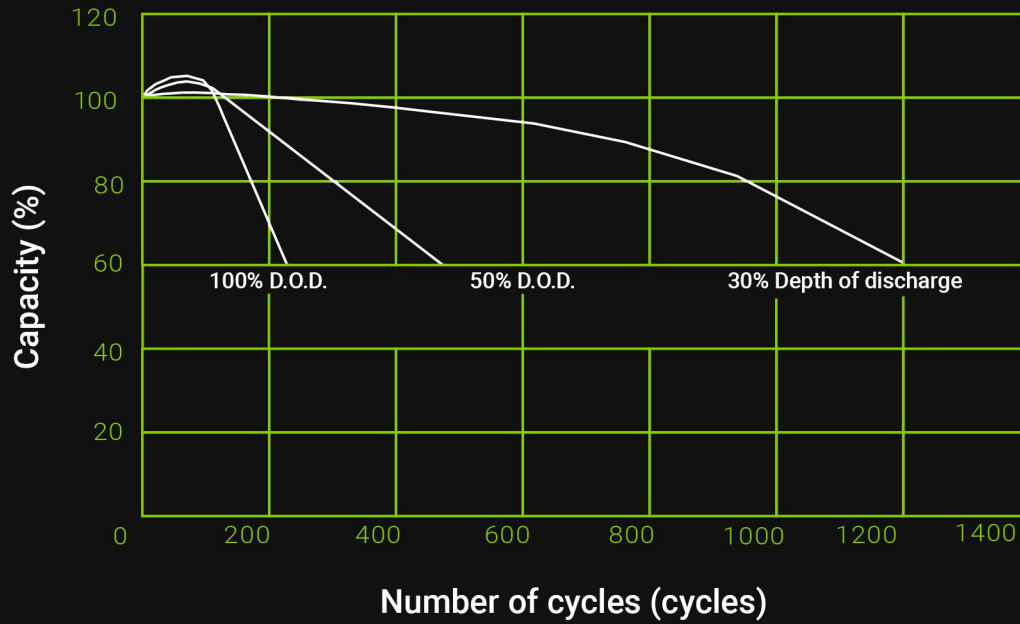

## Product card

### Electrical Specification:

Capacity 25°C (77°F)	20hour rate(0.7A)	14Ah
	27min rate(14A)	6.3Ah
	7min rate(42A)	4.9Ah
Capacity Affected by Temperature (20hour rate)	40°C (104°F)	102%
	25°C (77°F)	100%
	0°C (32°F)	85%
	-15°C (5°F)	65%
Internal Resistance	full charged battery 25°C (77°F)	12mΩ
Self-Discharge at 25°C (77°F)	Capacity after 3 month storage	91 %
	Capacity after 6 month storage	82 %
	Capacity after 12 month storage	64 %

Charge (constant Voltage)	Cycle	Initial Charging Current less than 4.2A Voltage 7.20 - 7.50V
	Float	Voltage 6.75 - 6.90V

**Cycle service life in relation to depth of discharge:**

**Discharge Characteristics after fully charged (25°C, 77°F):**

### Physical specification:

Nominal Voltage		6V
Nominal Capacity(20HR)		14AH
Dimensions	Length	151±1 mm (5.94 inches)
	Width	50±1 mm (1.97 inches)
	Container Height	94±2 mm (3.70 inches)
	Total Height	100±2 mm (3.94 inches)
Weight		Approx 1.7kg (3.74 lbs)
Standard terminal		F1/F2