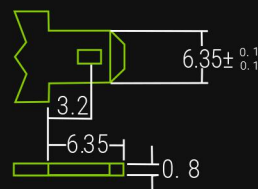

### Physical specification:

Nominal Voltage		6V
Nominal Capacity(20HR)		14AH
Dimensions	Length	151±1 mm (5.94 inches)
	Width	50±1 mm (1.97 inches)
	Container Height	94±2 mm (3.70 inches)
	Total Height	100±2 mm (3.94 inches)
Weight		Approx 1.7kg (3.74 lbs)
Standard terminal		F1/F2

### Dimensions (mm):

### Terminal type:

Standard Terminal  
F1 (Fasten Tab No.187A)

Standard Terminal  
F2 (Fasten Tab No.250A)

(in mm)